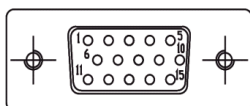

Conector potencia macho M16-4A
Power male connector M16-4A

Ref. CM04001

Conector potencia hembra M16-4A
Power female connector M16-4A

Ref. CF04001

Conector potencia macho
Power male connector

Ref. CM04002

Conector potencia hembra
Power female connector

Ref. CF04002

Conector sensor macho Db15
Power male connector Db15

Ref. CM15001

Conector sensor hembra Db15
Power female connector Db15

Ref. CF15001

Conector sensor macho
Sensor male connector

Ref. CM15002

Conector sensor hembra
Sensor female connector