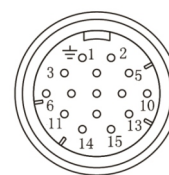

Conector potencia macho M16-4A
Power male connector M16-4A

Ref. CM04001

Conector potencia hembra M16-4A
Power female connector M16-4A

Ref. CF04001

Conector potencia macho
Power male connector

Ref. CM04002

Conector potencia hembra
Power female connector

Ref. CF04002

Conector sensor macho Db15
Power male connector Db15

Ref. CM15001

Conector sensor hembra Db15
Power female connector Db15

Ref. CF15001

Conector sensor macho
Sensor male connector

Ref. CM15002

Conector sensor hembra
Sensor female connector