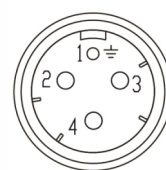

Conector potencia macho M16-4A
Power male connector M16-4A

Ref. CM04001

Conector potencia hembra M16-4A
Power female connector M16-4A

Ref. CF04001

Conector potencia macho
Power male connector

Ref. CM04002

Conector potencia hembra
Power female connector