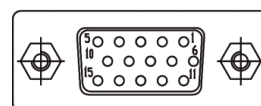

Conector sensor hembra Db15
Power female connector Db15

Ref. CF15001