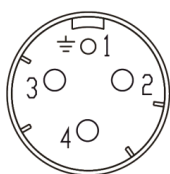

Conector potencia macho M16-4A
Power male connector M16-4A

Ref. CM04001

Conector potencia hembra M16-4A
Power female connector M16-4A

Ref. CF04001

Conector potencia macho
Power male connector

Ref. CM04002

Conector potencia hembra
Power female connector