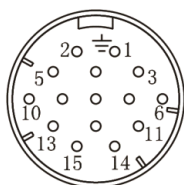

Conector potencia macho M16-4A
Power male connector M16-4A

Ref. CM04001

Conector potencia hembra M16-4A
Power female connector M16-4A

Ref. CF04001

Conector potencia macho
Power male connector

Ref. CM04002

Conector potencia hembra
Power female connector

Ref. CF04002

Conector sensor macho Db15
Power male connector Db15

Ref. CM15001

Conector sensor hembra Db15
Power female connector Db15

Ref. CF15001

Conector sensor macho
Sensor male connector

Ref. CM15002

Conector sensor hembra
Sensor female connector