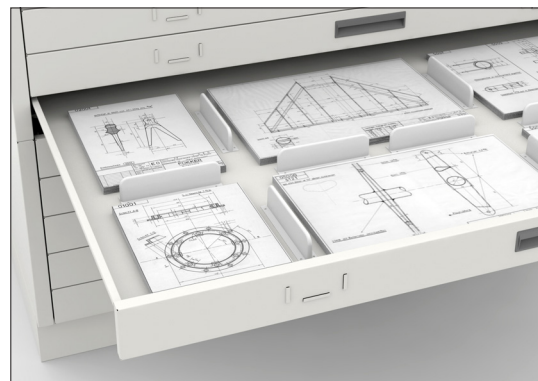

Separators. 12 units set.

AH40 Separators set for HM100 / HM101

Salleras **TISSA** Industrial S.A.

Ctra. Girona - Planes - Km 4,5
17150 Sant Gregori (Girona)

T (+34) 972 42 80 58
F (+34) 972 42 87 33

www.salleras-tissa.com
info@salleras-tissa.com

TISSA