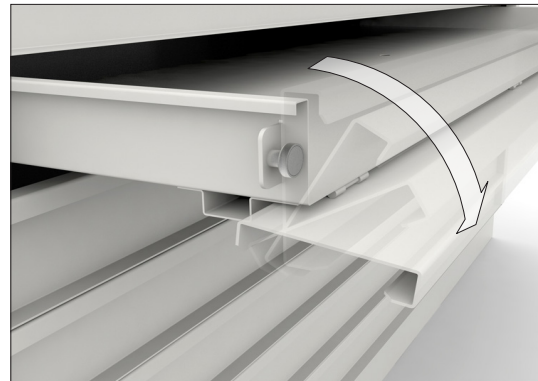

Folding front side of drawers.

FF100 / FFA100 Folding front side for HM100 / HMA100

FF101 / FFA101 Folding front side for HM101 / HMA101