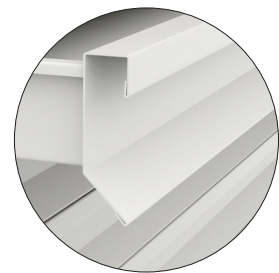

INDUSTRIAL & STORAGE SMART SOLUTIONS

TISSA

HM100 & HM101 FLAT STORAGE

DESCRIPTION /

- 10 drawers standard horizontal filing cabinet in epoxy painted steel sheet
- Standard cabinet composed by two units of 5 drawers, a top and a baseboard
- Guides with ball bearings
- Mechanical stop at the end of the guides
- Lock in each drawers unit
- Drawer front with black plastic handle and two label holders
- Maximum load: 25kg uniformly distributed in each drawer

COLOURS /

- White (RAL 9016) / Grey (RAL 7035)

* Custom colours also available

Full length handles available

REF.		W	D	H
HM100	10 A0 Plus drawers cabinet	1410	x 970	x 970 mm
HMA100	5 extra A0 Plus drawers unit	1410	x 970	x 420 mm
SMA0	A0 Plus sheet	1410	x 970	x 30 mm
ZMA0	A0 Plus baseboard	1410	x 940	x 100 mm
HM101	10 A1 Plus drawers cabinet	1130	x 810	x 970 mm
HMA101	5 extra A1 Plus drawers unit	1130	x 810	x 420 mm
SMA1	A1 Plus sheet	1130	x 810	x 30 mm
ZMA1	A1 Plus baseboard	1130	x 780	x 100 mm
	Useful dimensions for A0 Plus drawers	1310	x 935	x 50 mm
	Useful dimensions for A1 Plus drawers	1030	x 725	x 50 mm

OPTIONS /

Base on Ø60mm nylon **wheels** (2 fixed and 2 rotating).

WH100 Wheeled base for HM100
Dim.: 1410 x 940 x 115mm

WH101 Wheeled base for HM101
Dim.: 1130 x 810 x 115mm

Anti-tilt system. Only a drawer can be opened at the same time.