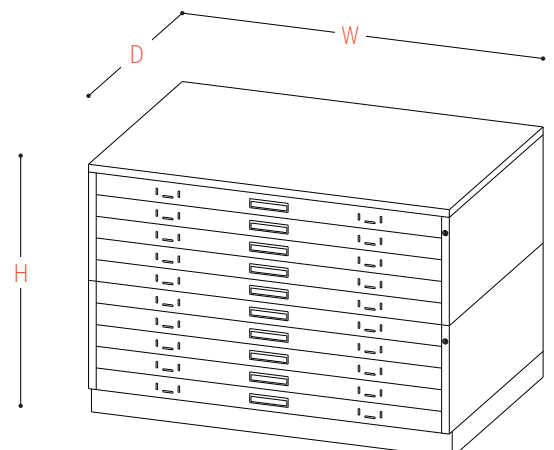

INDUSTRIAL & STORAGE SMART SOLUTIONS

TISSA

HM100 & HM101 FLAT STORAGE

DESCRIPTION /

- 10 drawers standard horizontal filing cabinet in epoxy painted steel sheet
- Standard cabinet composed by two units of 5 drawers, a top and a baseboard
- Guides with ball bearings
- Mechanical stop at the end of the guides
- Lock in each drawers unit
- Drawer front with black plastic handle and two label holders
- Maximum load: 25kg uniformly distributed in each drawer

COLOURS /

- White (RAL 9016) / Grey (RAL 7035)

* Custom colours also available

Full length handles available

REF.		W	D	H
HM100	10 A0 Plus drawers cabinet	1410	x 970	x 970 mm
HMA100	5 extra A0 Plus drawers unit	1410	x 970	x 420 mm
SMA0	A0 Plus sheet	1410	x 970	x 30 mm
ZMA0	A0 Plus baseboard	1410	x 940	x 100 mm
HM101	10 A1 Plus drawers cabinet	1130	x 810	x 970 mm
HMA101	5 extra A1 Plus drawers unit	1130	x 810	x 420 mm
SMA1	A1 Plus sheet	1130	x 810	x 30 mm
ZMA1	A1 Plus baseboard	1130	x 780	x 100 mm
	Useful dimensions for A0 Plus drawers	1310	x 935	x 50 mm
	Useful dimensions for A1 Plus drawers	1030	x 725	x 50 mm

OPTIONS /

Base on Ø60mm nylon **wheels** (2 fixed and 2 rotating).

WH100 Wheeled base for HM100
Dim.: 1410 x 940 x 115mm

WH101 Wheeled base for HM101
Dim.: 1130 x 810 x 115mm

Anti-tilt system. Only a drawer can be opened at the same time.

ATS100 / ATSA100 Anti-tilt system for HM100 / HMA100

ATS101 / ATSA101 Anti-tilt system for HM101 / HMA101

Telescopic guides. **Total extraction.** Maximum load: 25kg uniformly distributed in each drawer.