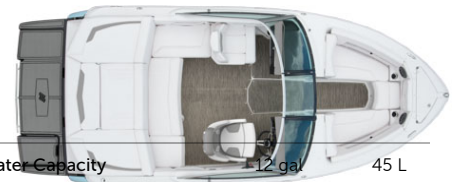

# Discover The Horizon 210

Redefining what it means to be a sport boat, this 21-footer with dynamic, design treatments provides everything you could ask for—a more beautiful ride. It boasts style and class, both of which are right up your alley.