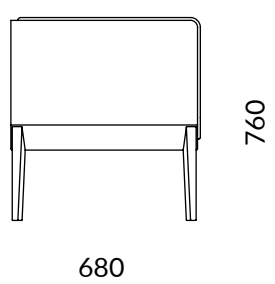

### UPHOLSTERY

categories B01-B03-C01-C05-W01-D02-P01 (SEE FABRIC FOLDER)

## SIZE

---

article  
L 1010 H 760 D 680

seat  
L 520 H 430 D 500

backrest  
L 520 H 340

430

### WEIGHT

Net weight a chair: 32 Kg  
Gross weight a chair: 36 Kg

### PACKAGING

1 x box  
Legs in separate package  
L 700 H 960 D 540