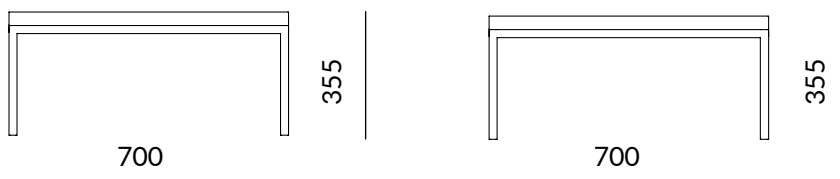

SIZE

---

article

L 700 H 355 D 700

WEIGHT

Net weight a chair: 6 Kg
Gross weight a chair: 10 Kg

PACKAGING

1 x box
L 730 H 730 D 480

VOLUME

M3 box: 0,25

COD.OASTRT01

TECHNICAL
DATASHEET

Dimensions in millimeters