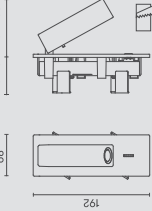

- ☐ 05-194-BW-82 + PAN
- ☐ 05-194-BY-82 + PAN
- ☐ 100-240V

1 x E-27 Max. 60W
Max. L=130mm Ø=60mm
Halogen - Fluorescent - LED
LED CREE 3W A++ C
162 lm 3000K

Min. 36
Max. 61