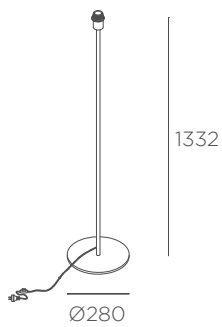

Metrica

Nahtrang Studio | 2021

Familia
Familia

P. 220

P. 272

E27		
W	Code	Finishing
max. 100	25-4759 - 05 - 82 +PAN	● ●

E27		
W	Code	Finishing
max. 100	25-8350 - 05 - 82 +PAN	● ●

Acc. comunes no incluidos y requeridos / Acessórios comuns não incluídos e requeridos

	Code	Finishing
	PAN-181 - 14	●
	BY	●

	Code	Finishing
	PAN-159 - 14	●
	05	●
	BY	●

	Code	Finishing
	PAN-183 - 14	●
	BY	●

	Code	Finishing
	PAN-184 - 14	●
	BY	●

Acc. Smart Compatible
Ac. Smart Compatible

E27 RGBW Light For Life WIFI