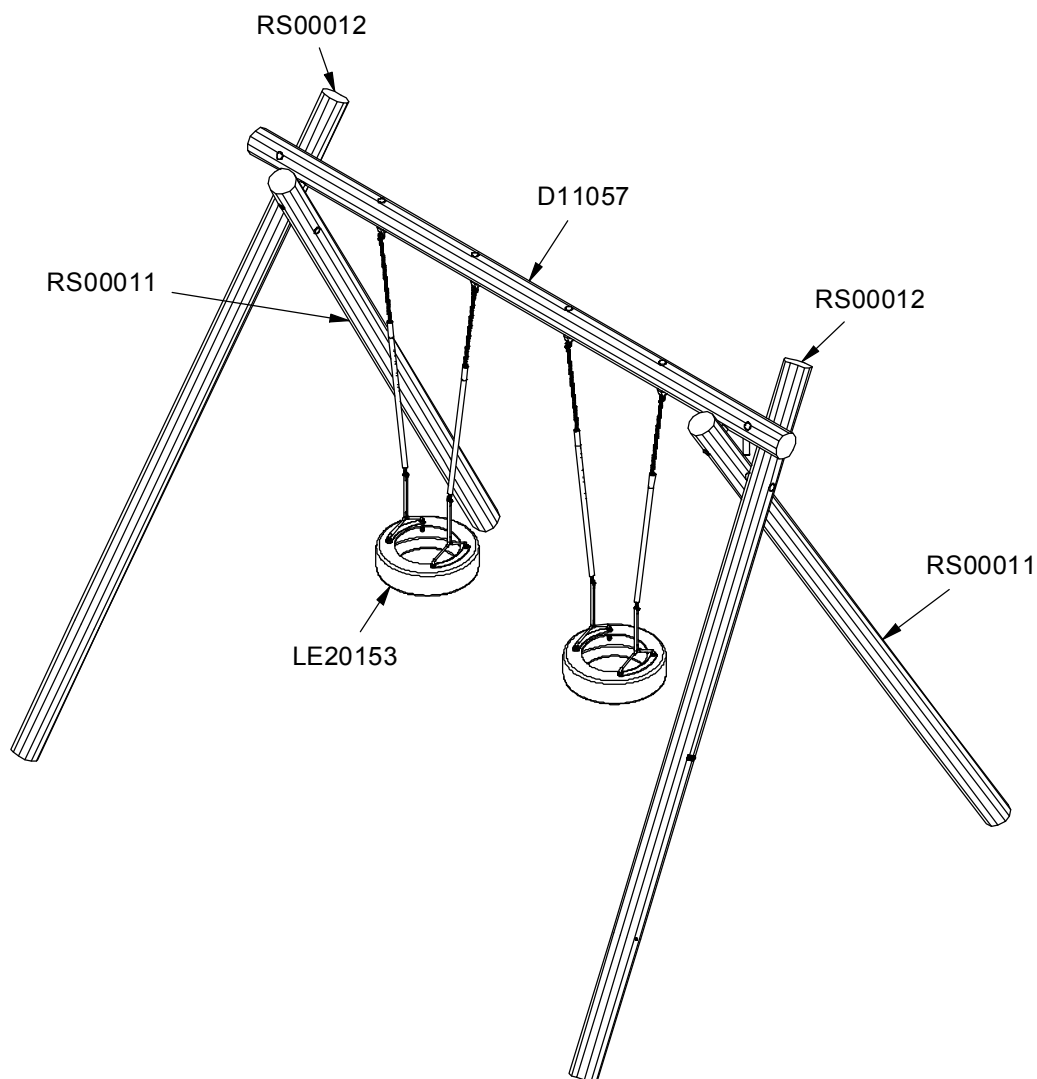

8t

x2

25m<sup>2</sup>

4,2x7,8x2,8m

~349 kg

~0,14m<sup>3</sup>

Ø18x400cm

75kg

## Parts List

QTY	PART NO	DESCRIP.
1	D11057	Ø140/160-3950mm, w. fittings
2	RS00011	Ø160/180-3800mm
2	RS00012	Ø160/180-4000mm
2	LE20153	Swing seat tire Ø550mm